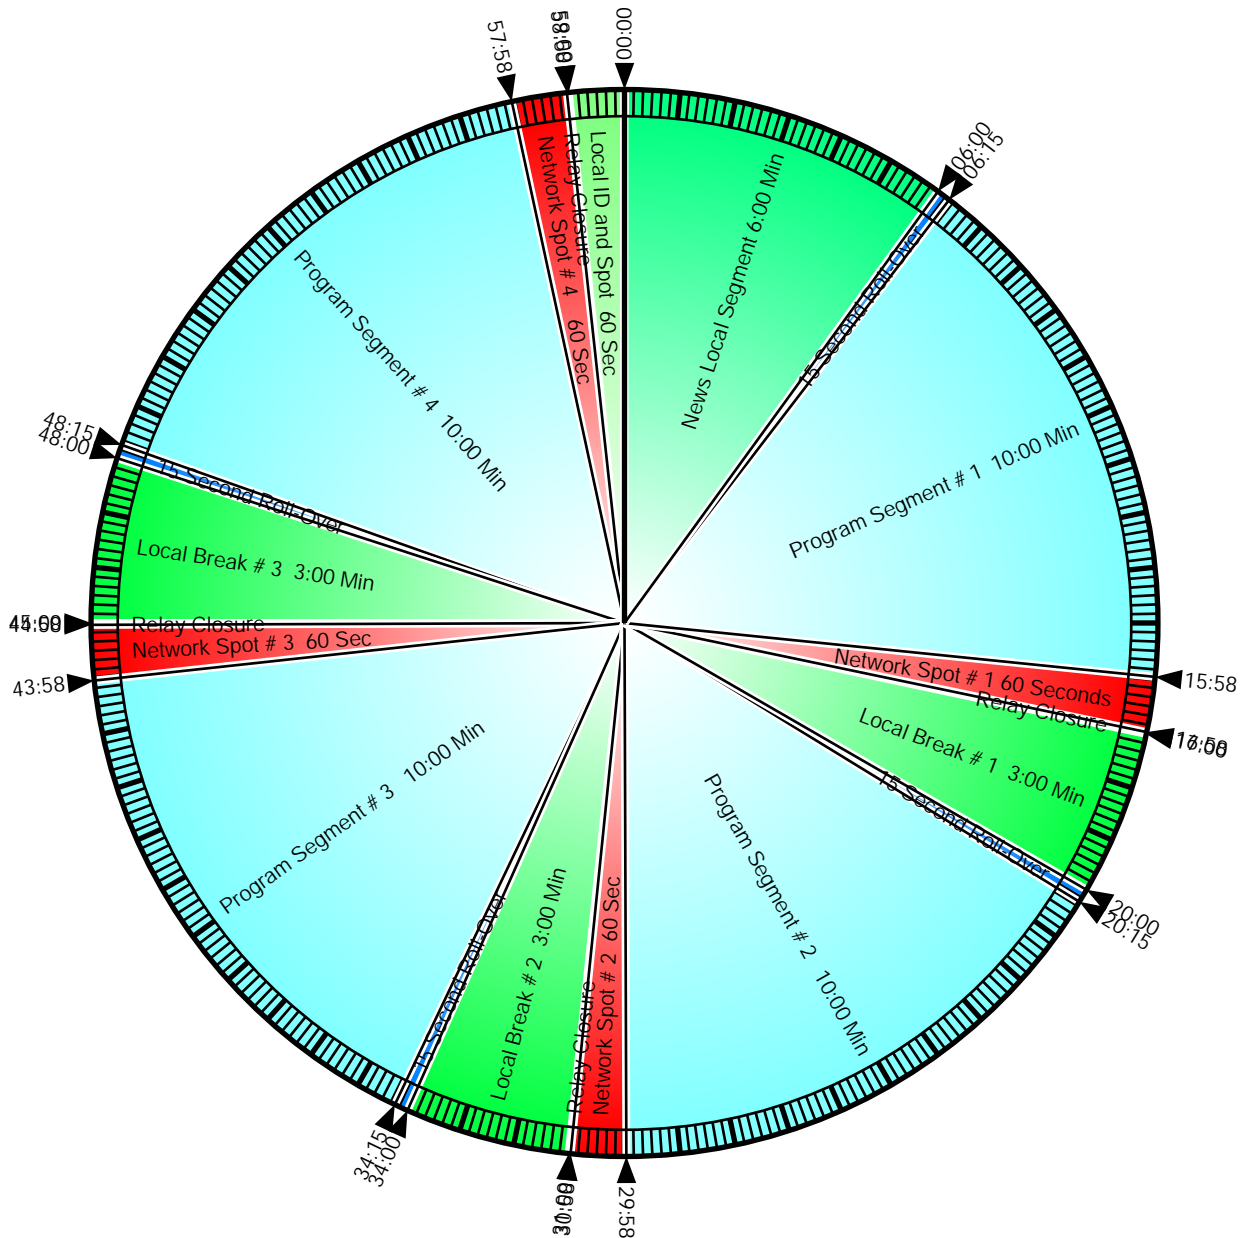

GAB Master Clock #13A

* All Breaks are Covered, *All Breaks are Hard, * All Rejoins are 15 seconds w/ music only for Roll-Over
 Satellite is Cumulus XDS Receiver listed under either GAB-1 or 2 with Program Name
 GAB TOC Hot Line 772-492-9592
 GAB Website www.GABSatellite.com
 Questions: Contact Shane or Kevin at 772-770-9000 M-F 8:30-5 PM