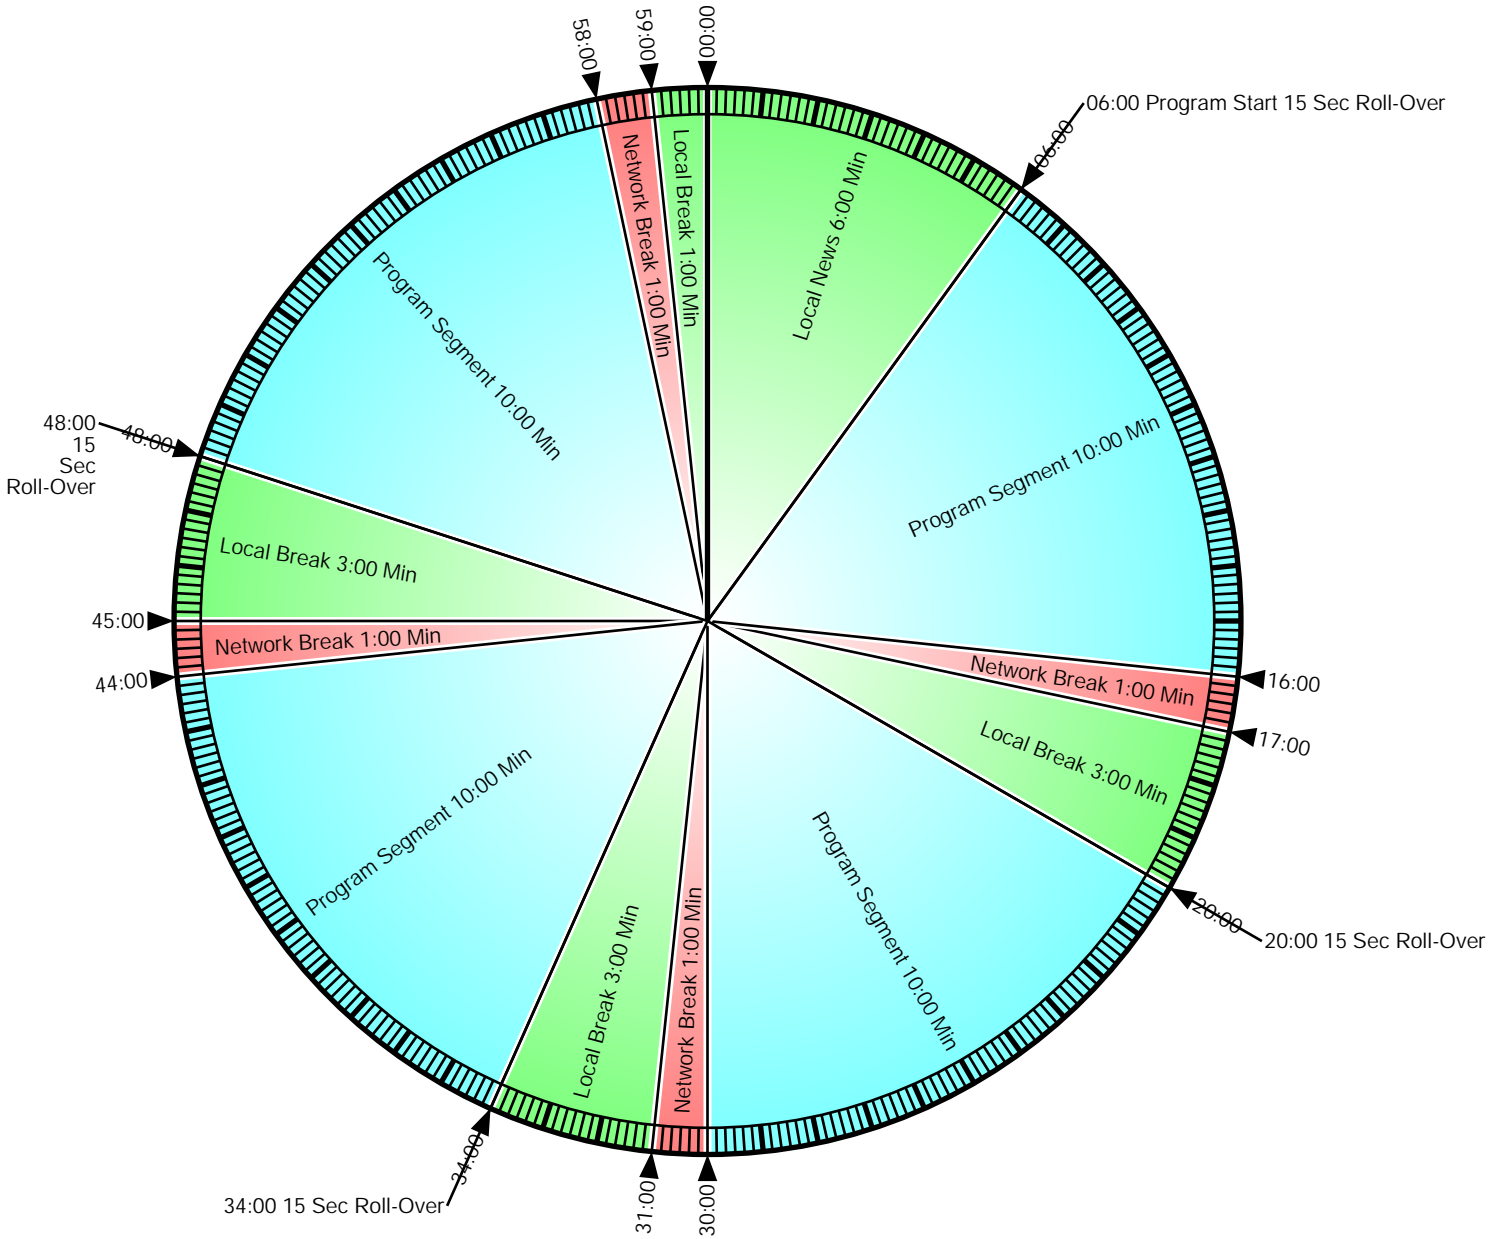

# GAB Master Clock #13A

\* All Breaks are Covered \* All Breaks are Hard Timed \* All Re-Joins must have 15 Sec pre-roll music prior to Voice  
 Satellite XDS Cumulus Listed under GAB-1 or GAB-2 then Program Name  
 GAB TOC Hot Line 772-492-9592 GAB Office 772-770-9000 GAB Website [www.gabsatellite.com](http://www.gabsatellite.com)